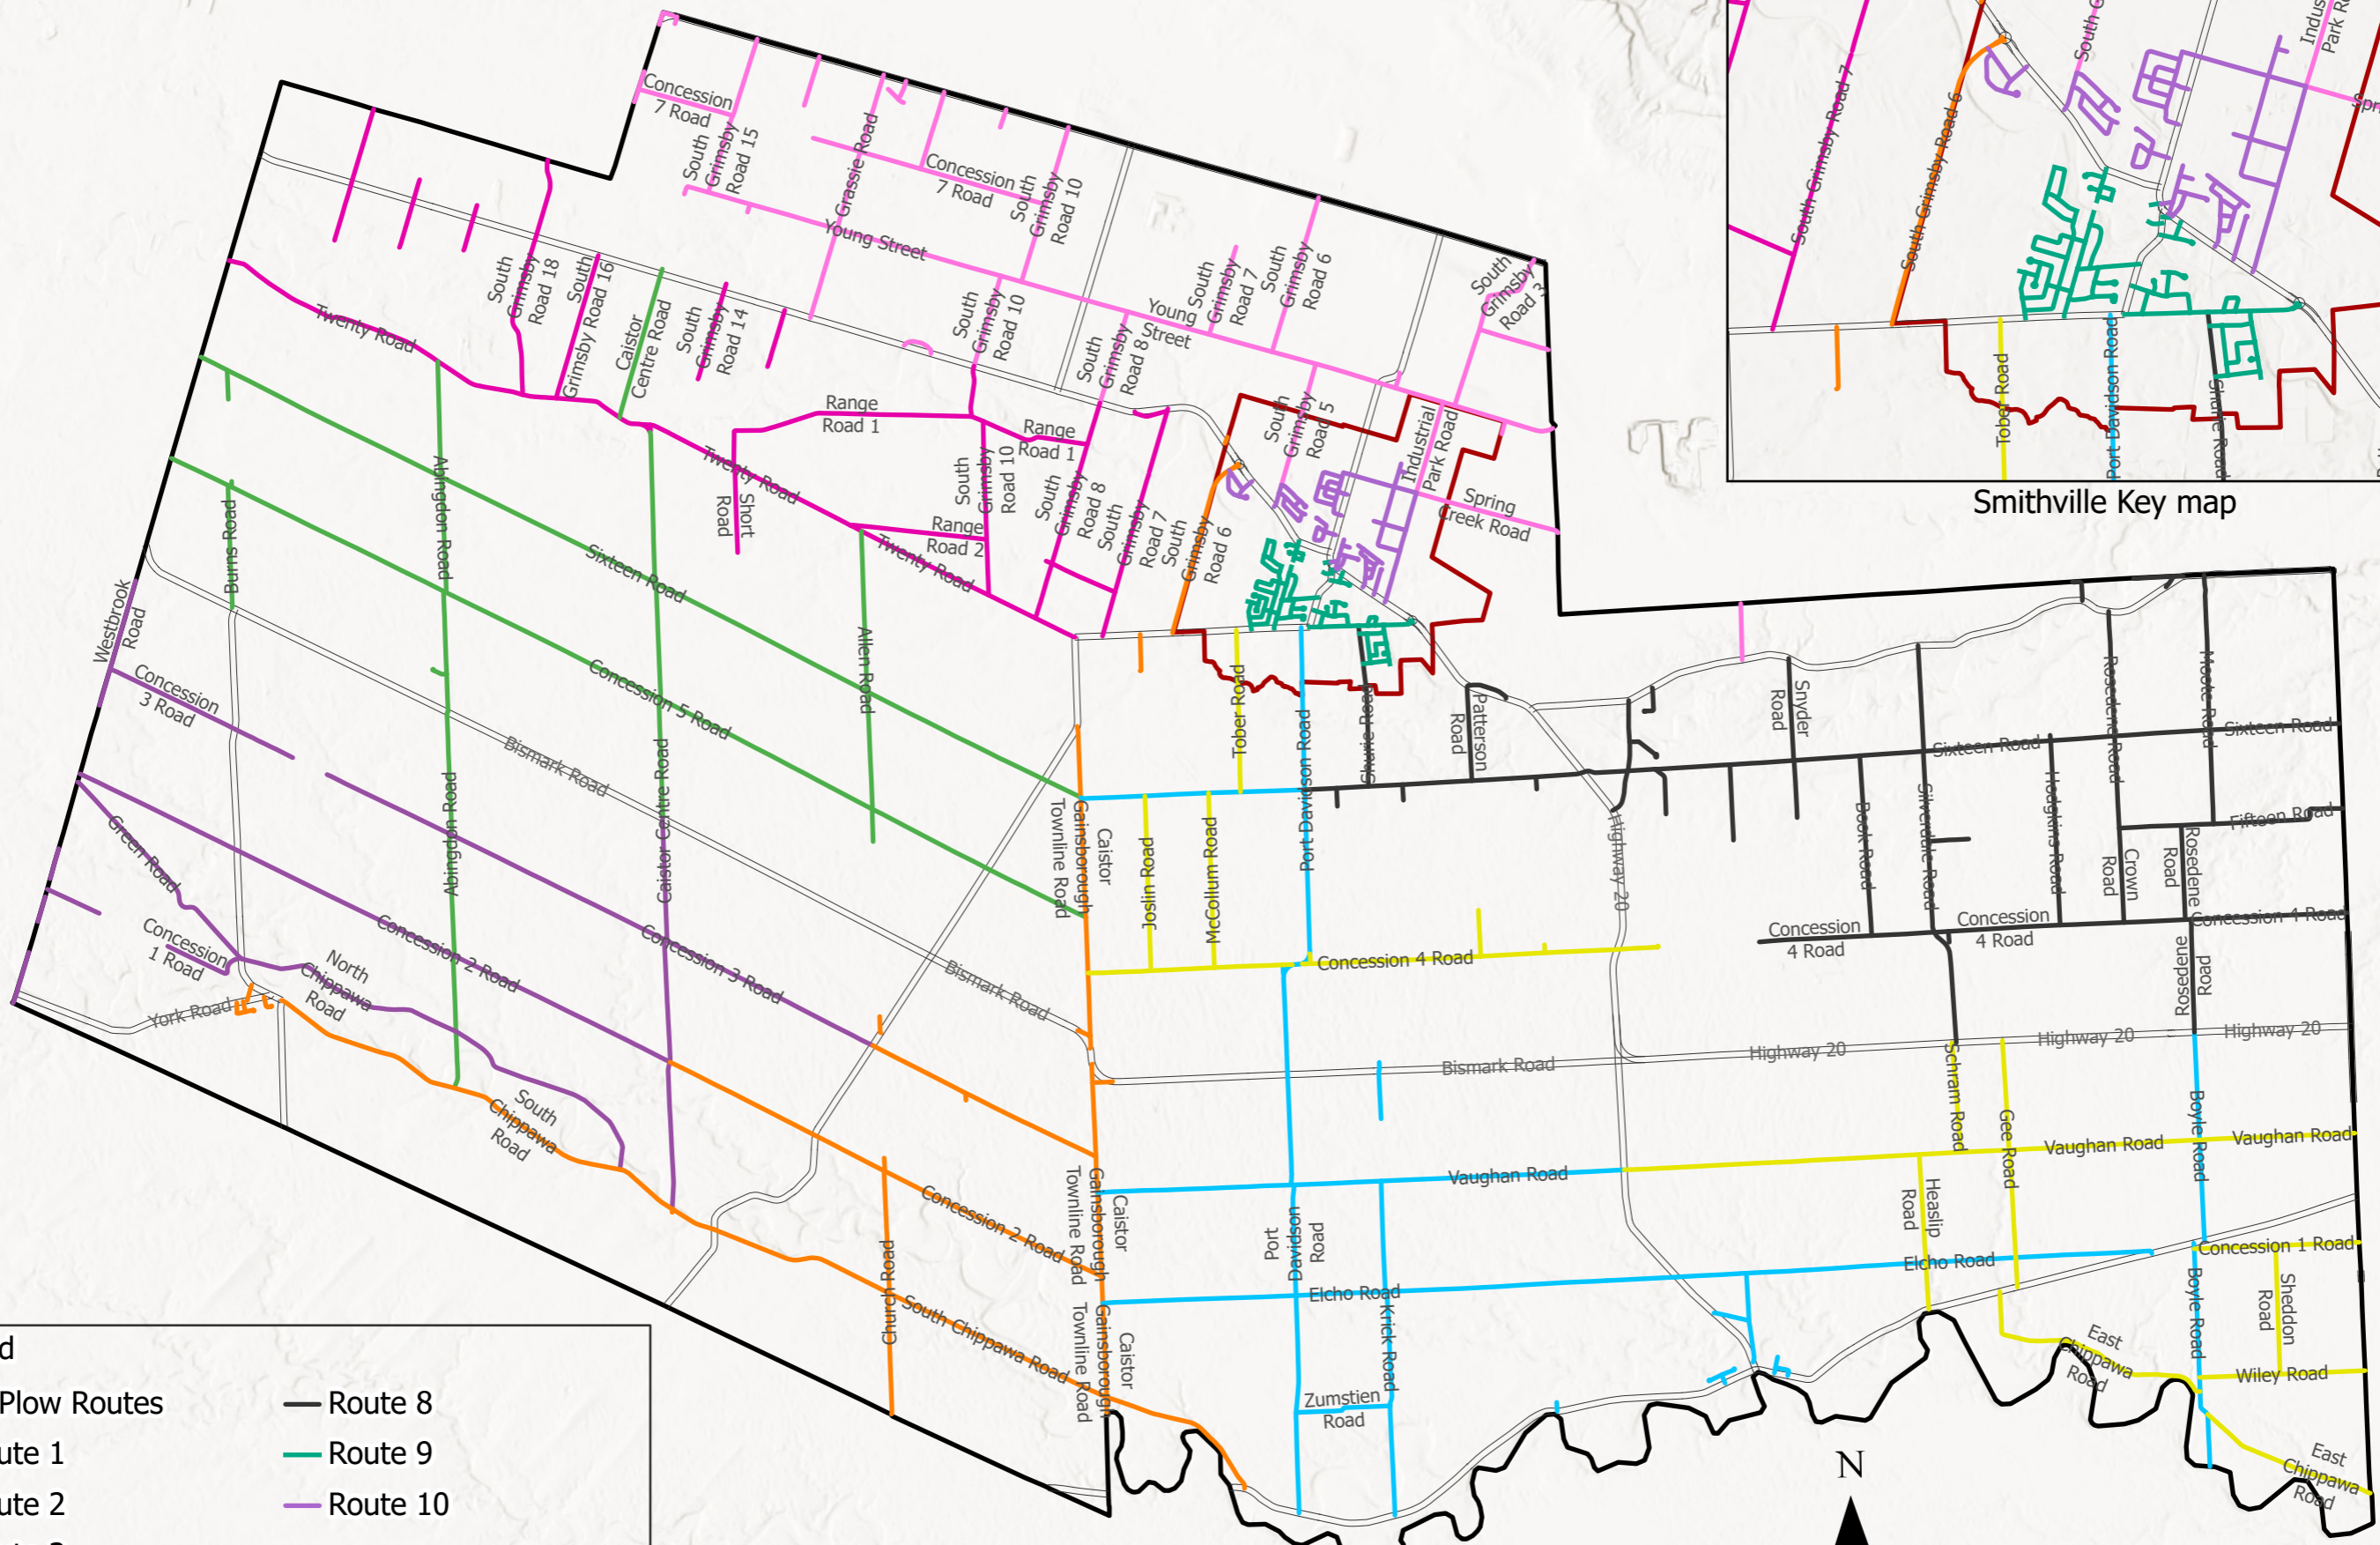

WEST LINCOLN SNOW PLOW ROUTE MAP

Smithville Key map

Legend

Snow Plow Routes

- Route 1
- Route 2
- Route 3
- Route 4
- Route 5
- Route 6
- Route 7
- Route 8
- Route 9
- Route 10

West Lincoln Boundary
 Smithville Boundary
 Regional Road

Date: August 2025